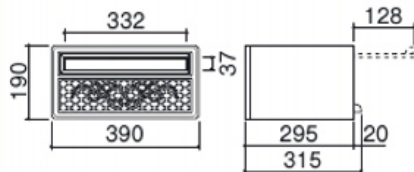

Mailbox KA - Box Style

●KA-1型

[有効開口]

1型-5型

投函口

取り出し口

表札寸法(mm)/72(縦)×188(横)