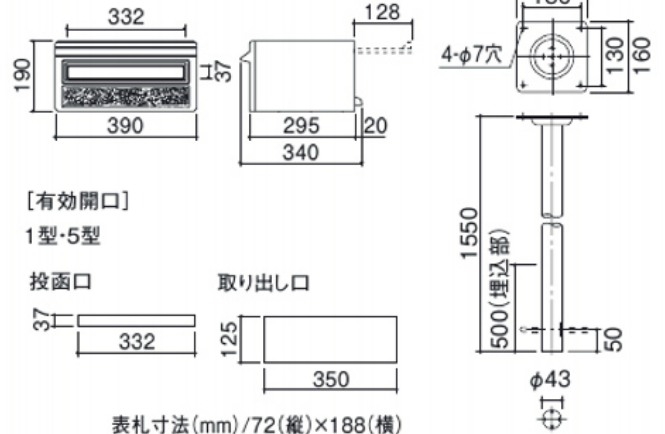

Mailbox KA - Box Style

●KA-5型

[有効開口]

1型-5型

投函口

取り出し口

表札寸法(mm)/72(縦)×188(横)